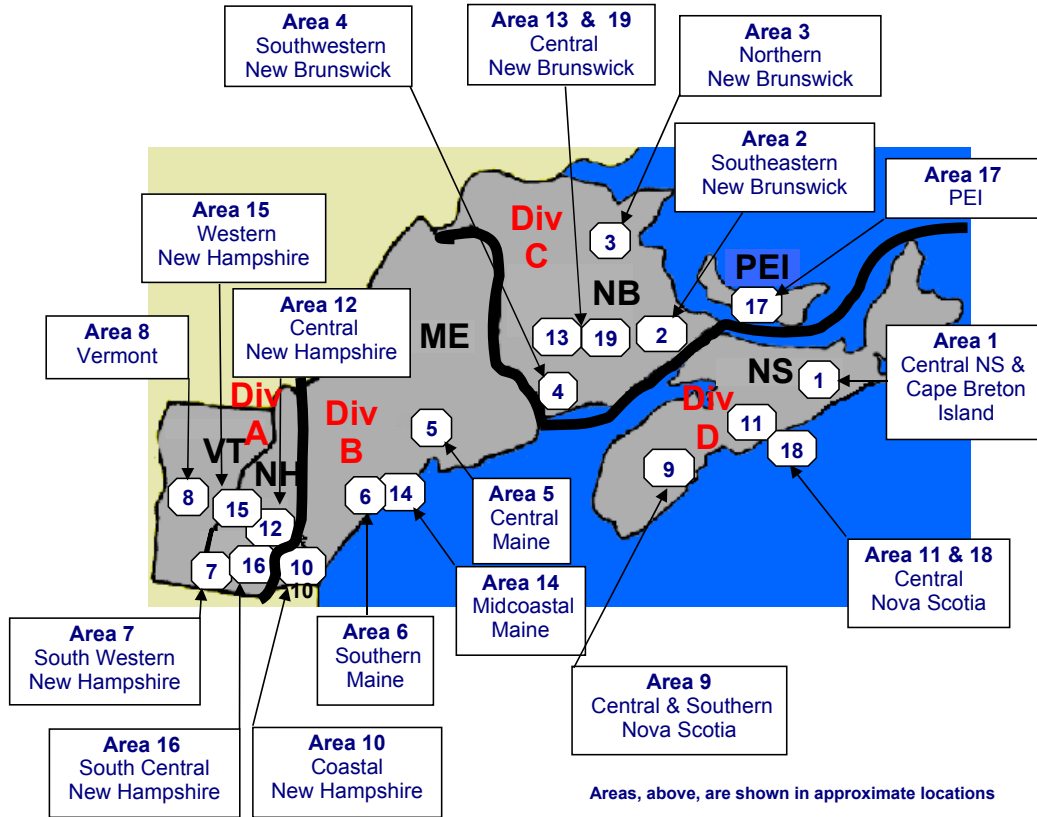

District 45 Map

Base Map courtesy of Webmaster Steve Johns

New Brunswick

Maine

New Hampshire

Nova Scotia

Prince Edward Island

Vermont